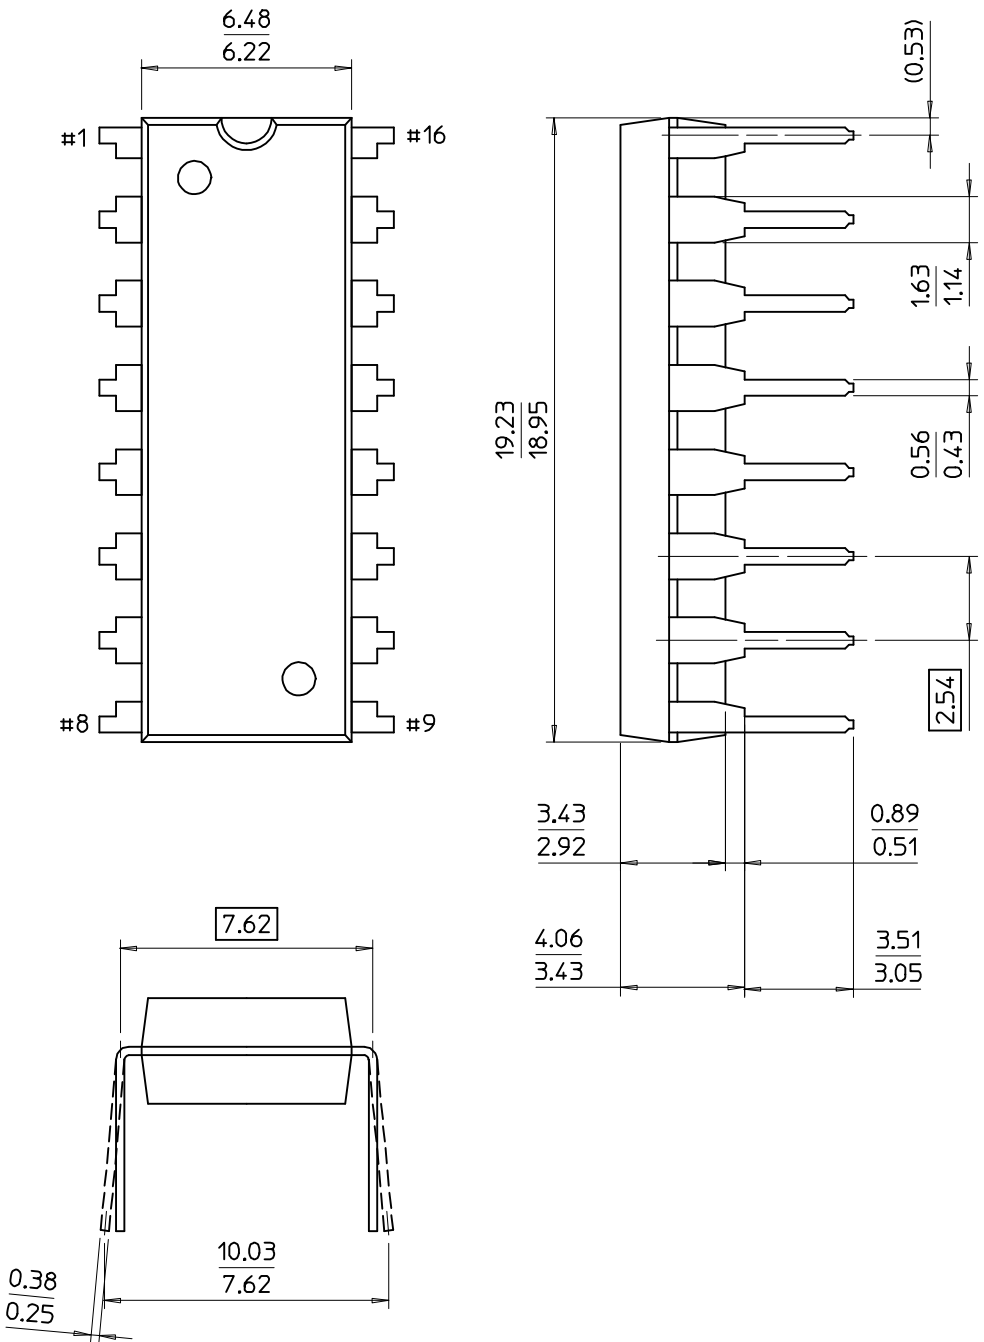

# 16-DIP-300B-SG

Dimensions in Millimeters

SAMSUNG ELECTRONICS CO.,LTD.